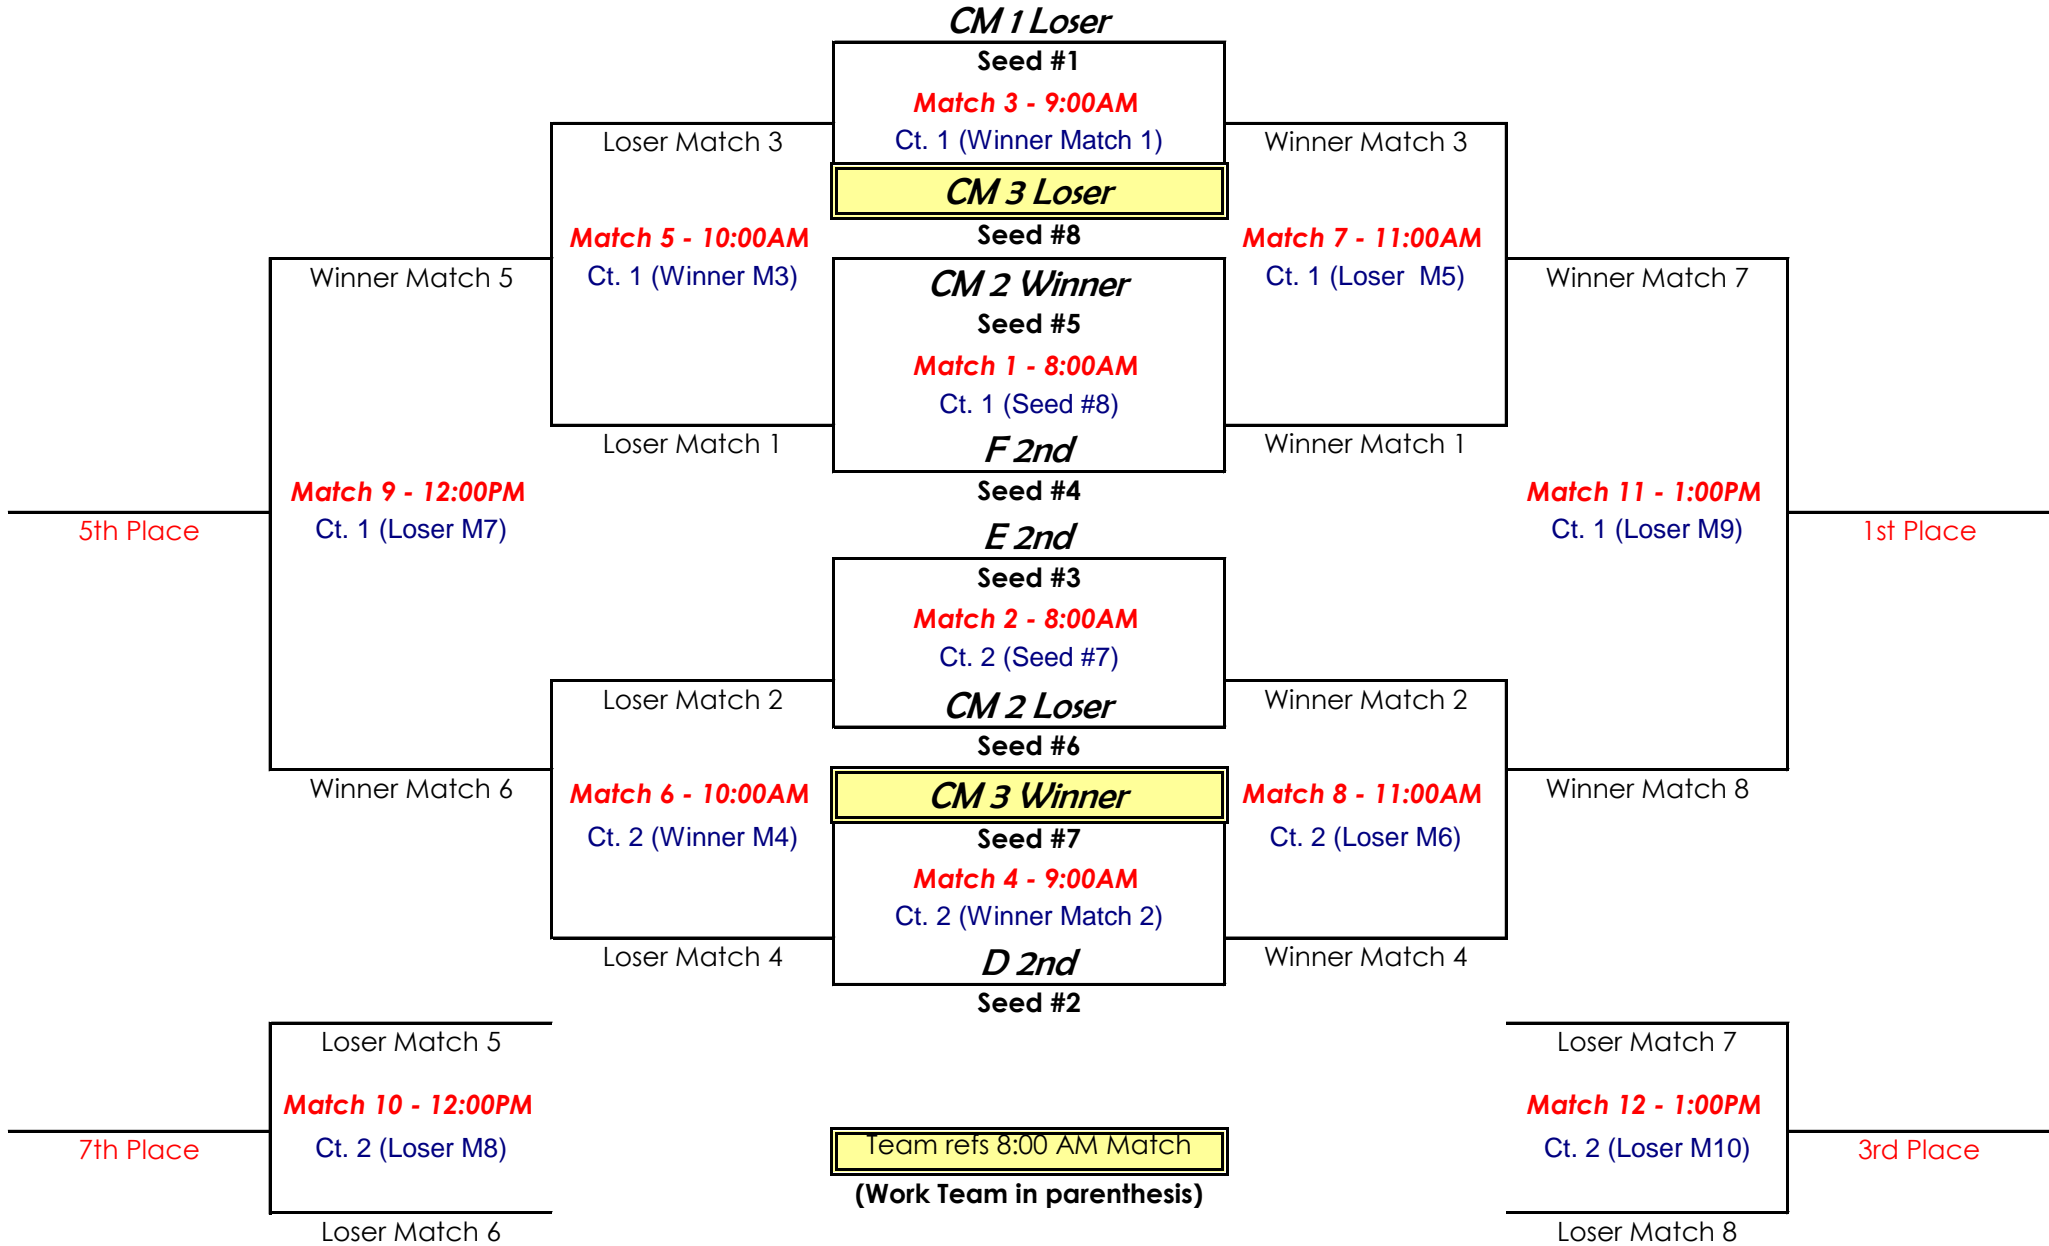

8 Team Bracket

Note that match start times are only approximate. Matches will begin at the conclusion of the previous match.