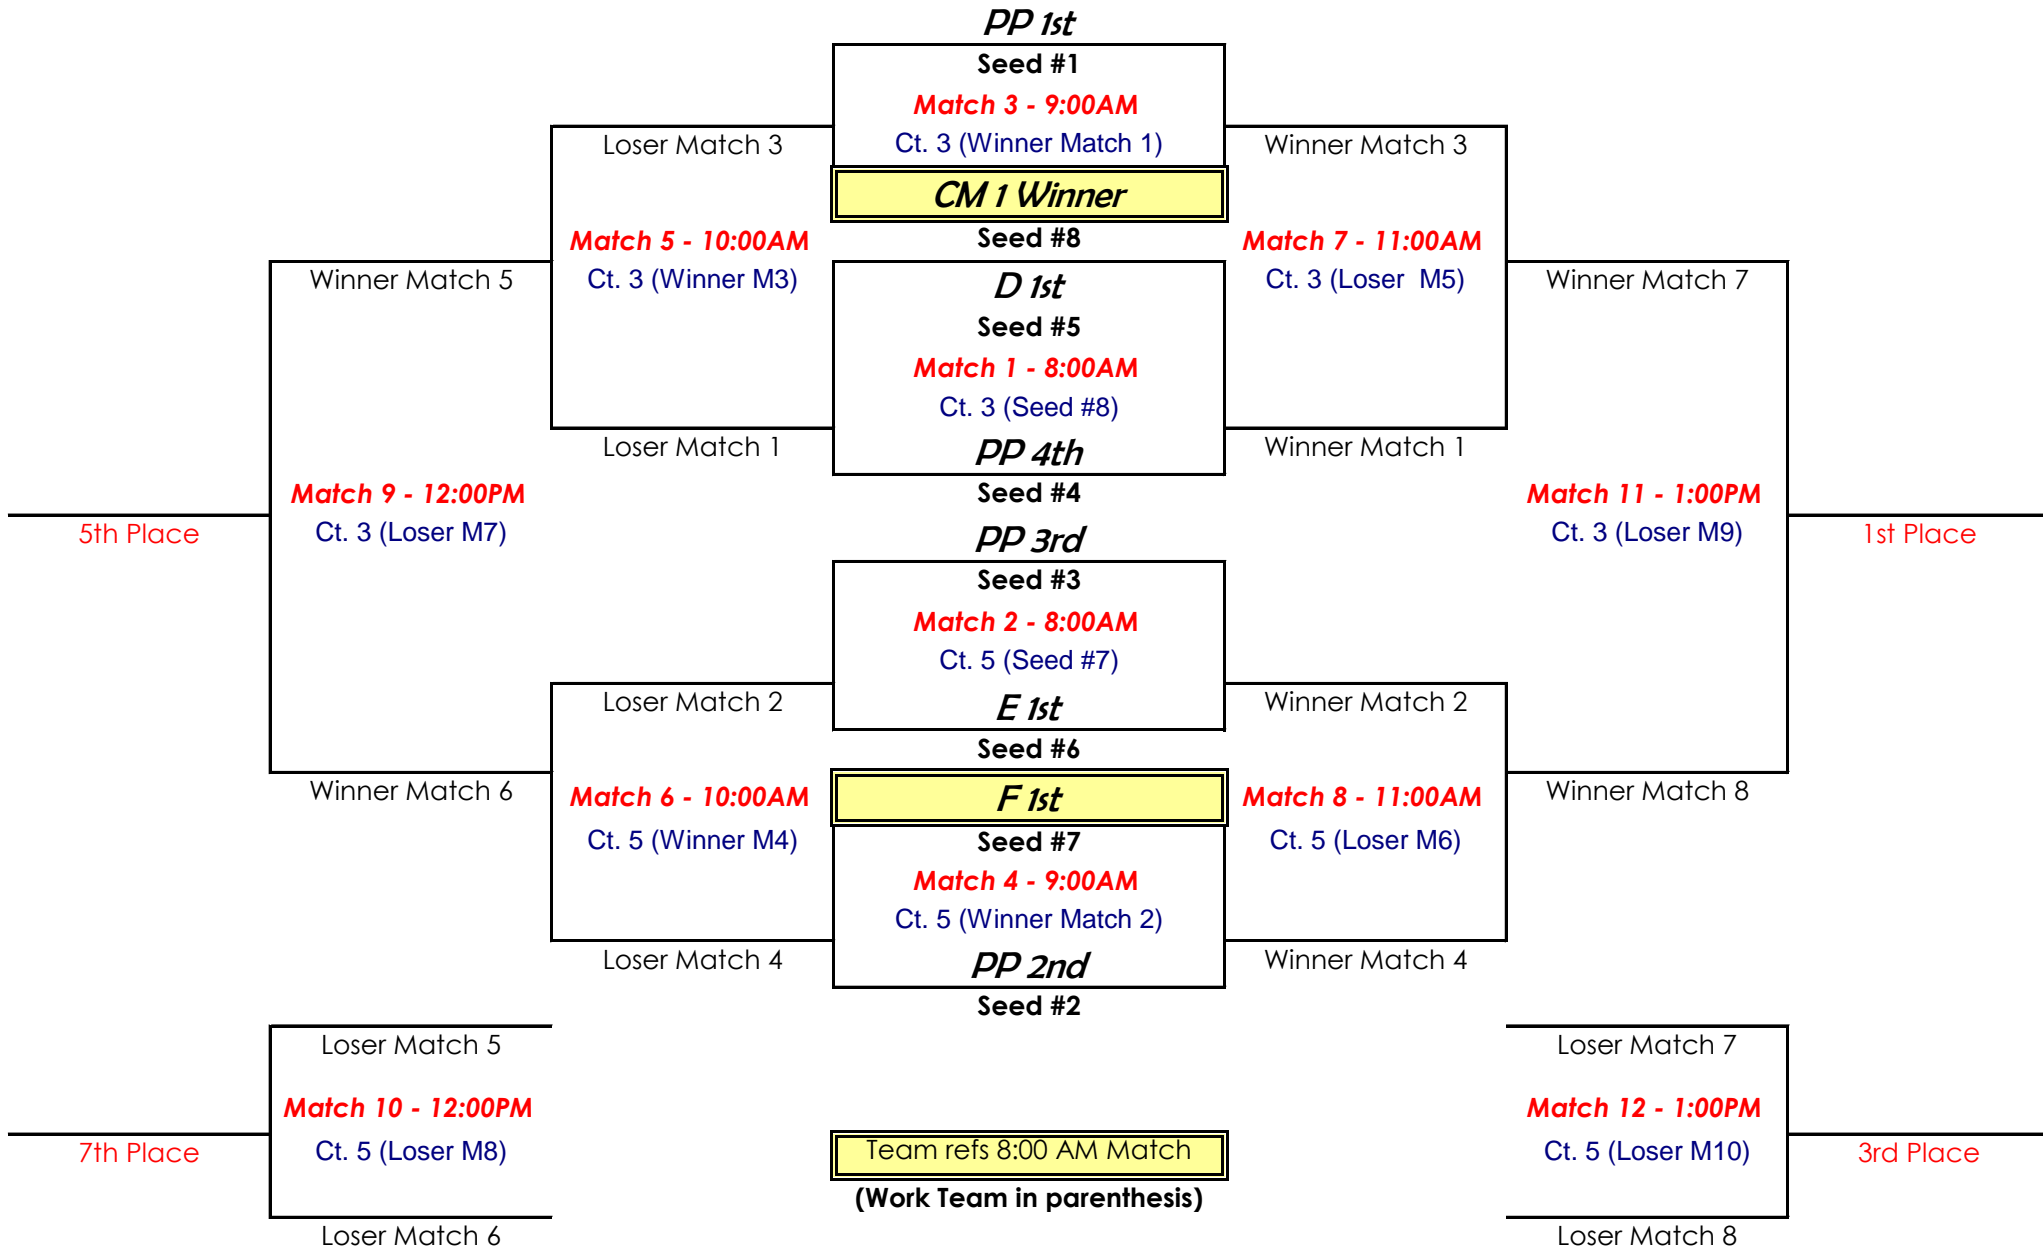

13U/14U Sunday Schedule - April 9th

Note: Brackets/Pool on Sunday are based on Saturday's finish results

14U Gold Bracket - Cts. 3 & 5		14U Silver Bracket - Cts. 1 & 2		14U Gold / Silver will be playing the 8 team bracket schedule. The schedule is on the following pages. All matches are best 2/3 games to 25 pts. with the 3rd game to 15 pts. 14U Bronze will be playing a 3 Team schedule with an additional crossover match. 13U Gold & Silver will be playing a 4 team pool.	4 Team Pool Schedule	
8:00 AM Start		8:00 AM Start			1 v 3 (2)	
1	PP 1st	1	CM 1 Loser		2 v 4 (1)	
2	PP 2nd	2	D 2nd		1 v 4 (3)	
3	PP 3rd	3	E 2nd		2 v 3 (1)	
4	PP 4th	4	F 2nd		3 v 4 (2)	
5	D 1st	5	CM 2 Winner		1 v 2 (4)	
6	E 1st	6	CM 2 Loser		3 Team Pool Schedule	
7	F 1st	7	CM 3 Winner		1 v 3 (2)	
8	CM 1 Winner	8	CM 3 Loser	2 v 3 (1)		
				1 v 2 (3)		

14U Bronze 2:30 PM Start				Gold - Court 3 (13U)		Silver - Court 5 (13U)	
Pool BA Ct. 1		Pool BB Ct. 2		IETC (2:30 PM start)		IETC (2:30 PM start)	
(3 team pool schedule)		(3 team pool schedule)		1	Pool A 1st	1	Pool A 3rd
1	Pool F 3rd	1	Pool E 3rd	2	Pool B 1st	2	Pool B 3rd
2	Pool D 4th	2	Pool D 3rd	3	Pool B 2nd	3	Pool B 4th
3	Pool E 4th	3	Pool F 4th	4	Pool A 2nd	4	Pool A 4th
Bronze (cont.) Ct. 1		Bronze (cont.) Ct. 2					
BA3rd vs BB3rd (CA1st Ref)		BA2nd vs BB2nd (CB1st Ref)					
BA1st vs BB1st (prev. loser ref)							

14U Gold / Silver	8:00 AM start	Illini Elite Training Center
14U Bronze / 13U Gold/Silver	2:30 PM start	Illini Elite Training Center

8 Team Bracket

Note that match start times are only approximate. Matches will begin at the conclusion of the previous match.