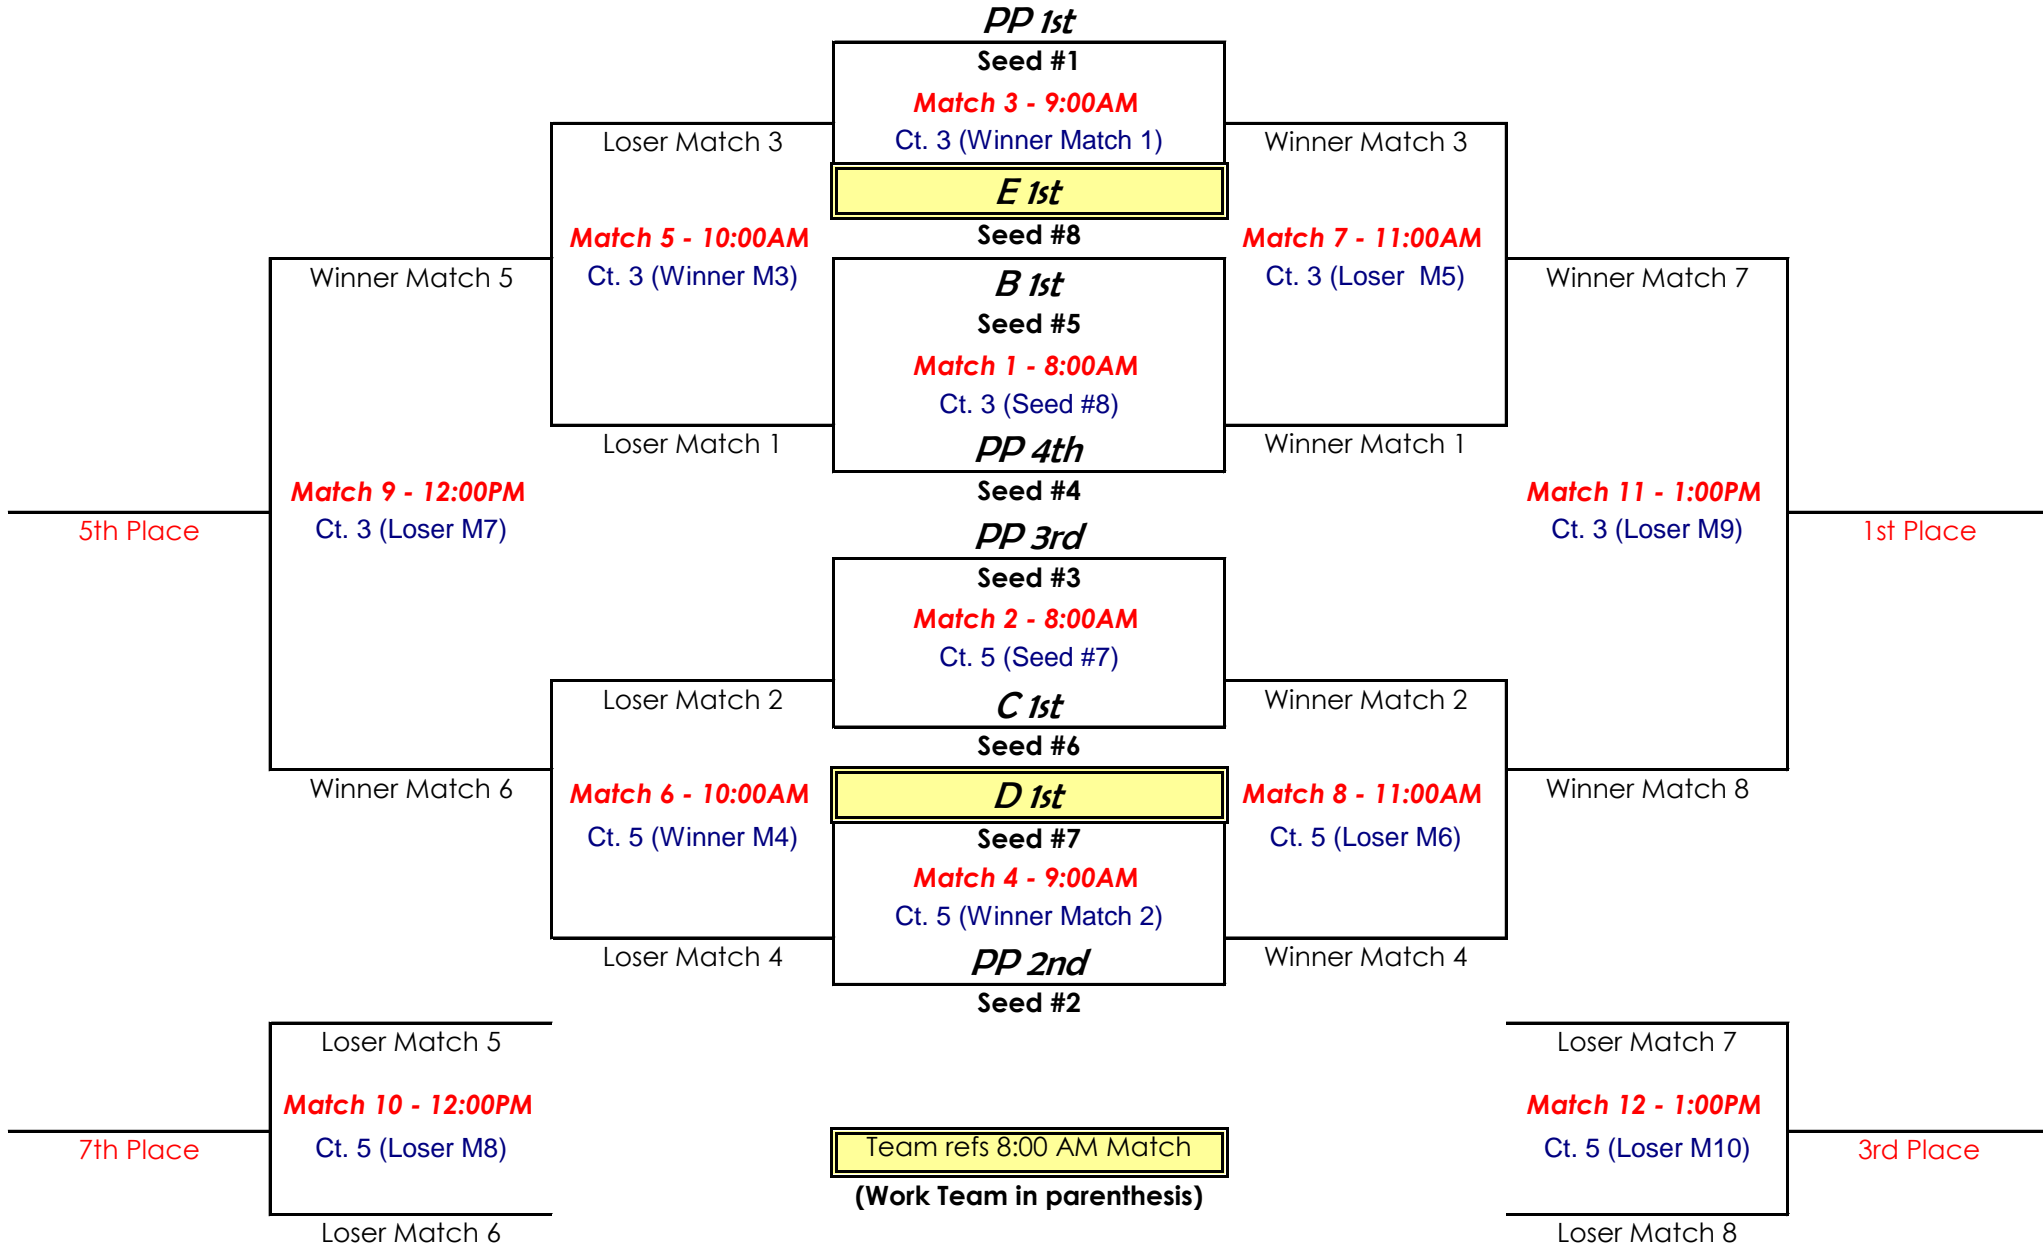

PLEASE - EVERYONE READ THE FACILITY RULES BELOW:

FACILITY RULES:

NO OUTSIDE FOOD IS ALLOWED IN THE ILLINI ELITE CENTER

NO FOOD OF ANY KIND OR ANY GUM IS ALLOWED ON THE COURTS

ADMISSION FOR THE CDPL IS $4.00

ONLY RECLOSABLE DRINK CONTAINERS ARE ALLOWED ON THE COURTS

We Will Provide Warm-Up Balls For All Teams. Please Do Not Bring Your Own.

SOME CHAIRS ARE PROVIDED FOR SPECTATORS

13U Central Year-End Event May 20-21, 2017

COACHES NOTE: Court 4 is left open for players to store their bags and gear. Space is limited around the courts, so please have your players line up their bags on Court 4. Please help us keep this area neat. Be sure that you help your teams with their officiating assignments.

Saturday Pool Schedule

Pool PP - Court 3		Pool B - Court 5		Pool C - Court 1		4 Team Pool Schedule	
(8:00AM start)		(8:00 AM start)		(8:00 AM start)			
1	Illini Elite 13 Cardinal	1	CiE 13 Red	1	Illini Elite 13 Black	1 v 3 (2)	
2	PrimeTime 13 Blue	2	Illini Elite 13 Navy	2	Washington 13U	2 v 4 (1)	
3	JBV Attack 13	3	Eureka Sting 13U	3	Illini Elite 13 Maroon	1 v 4 (3)	
4	IVVP 13 Black	4	Illini Elite 13 Silver	4	Illini Elite 13 Gold	2 v 3 (1)	
						3 v 4 (2)	
						1 v 2 (4)	
Pool D - Court 3		Pool E - Court 5				3 Team Pool Schedule	
(2:30 PM start)		(2:30 PM start)					
1	Illini Elite 13 White	1	Illini Elite 13 Red			1 v 3 (2)	
2	IVVP 13 Red	2	PrimeTime 13 Orange			2 v 3 (1)	
3	PrimeTime 13 White	3	Illini Elite 13 Teal			1 v 2 (3)	
4	Club 217 13 Emily	(auto 3 gms. to 25 pts.)					
Pools PP-B-C		8:00 AM start		Illini Elite Training Center			
Pools D-E		2:30 PM start		Illini Elite Training Center			

All Matches are best 2 of 3 games to 25 points (3rd game to 15 points, if necessary) unless noted.

Warm-ups will be as follows: 2 min. ball handling, 4 min. Serving team, 4 min. Receiving team. Teams must use their time for serving as well, as there is no "shared" serving or hitting time.

Parking note: There are "No Parking" signs near the back of our parking lot along the curve behind the building. We must be sure to allow enough room for semi-trailers to drive through our lot. Additional parking is available in the open lot across from our parking lot (behind the orange fencing) and in the gravel area where our paved lot ends. This area might be blocked from our parking lot, but can be accessed by driving in front of the first row of warehouses (turn in before Extra Innings and drive to the end).

Sunday Pool Schedule

Note: Brackets/Pools on Sunday are based on Saturday's finish results

Gold Bracket - Cts. 3 & 5		Silver Pool - Ct. 1		Bronze Pool - Ct. 3		Consolation Pool - Ct. 5	
8:00 AM Start		8:00 AM Start		2:30 PM start		2:30 PM start	
1	PP 1st	1	E 2nd	1	B 3rd	1	B 4th
2	PP 2nd	2	D 2nd	2	C 3rd	2	C 4th
3	PP 3rd	3	C 2nd	3	D 3rd	3	D 4th
4	PP 4th	4	B 2nd	4	E 3rd	(auto 3 gms. to 25 pts.)	
5	B 1st	(4 team schedule)		(4 team schedule)		(3 team schedule)	
6	C 1st						
7	D 1st						
8	E 1st						
Gold / Silver		8:00 AM start					
Bronze Pools		2:30 PM start					

Gold will be playing the 8 team bracket schedule. The schedule is on the following page. All matches are best 2/3 games to 25 pts. with the 3rd game to 15 pts. Silver / Bronze will be playing the 4 team pool schedule. Consolation will be playing the 3 team pool schedule with automatic 3 games to 25 points. Check the bracket schedule to see when your team plays / refs.

8 Team Bracket

Note that match start times are only approximate. Matches will begin at the conclusion of the previous match.