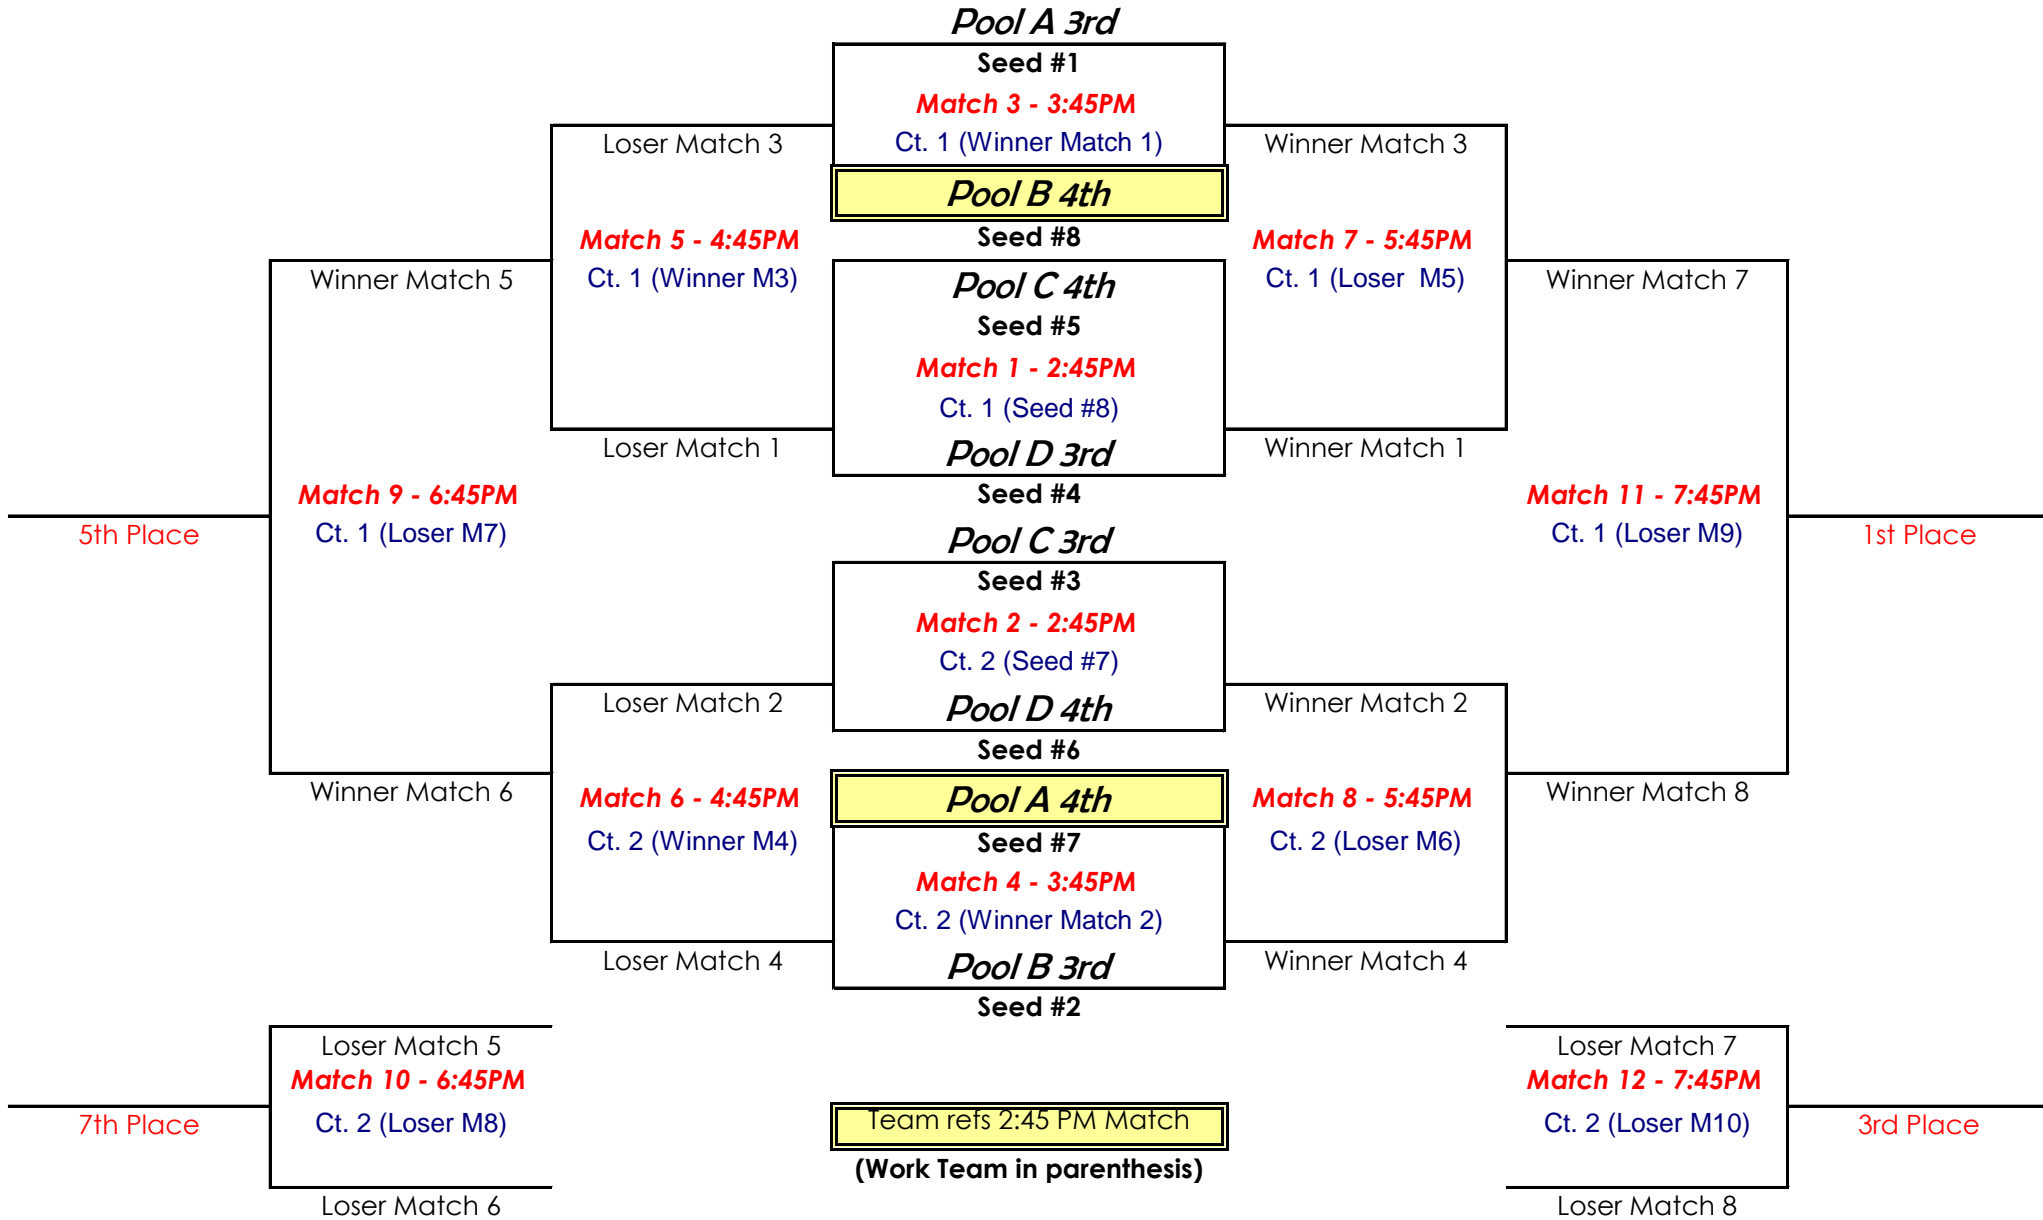

8 Team Bracket

Note that match start times are only approximate. Matches will begin at the conclusion of the previous match.