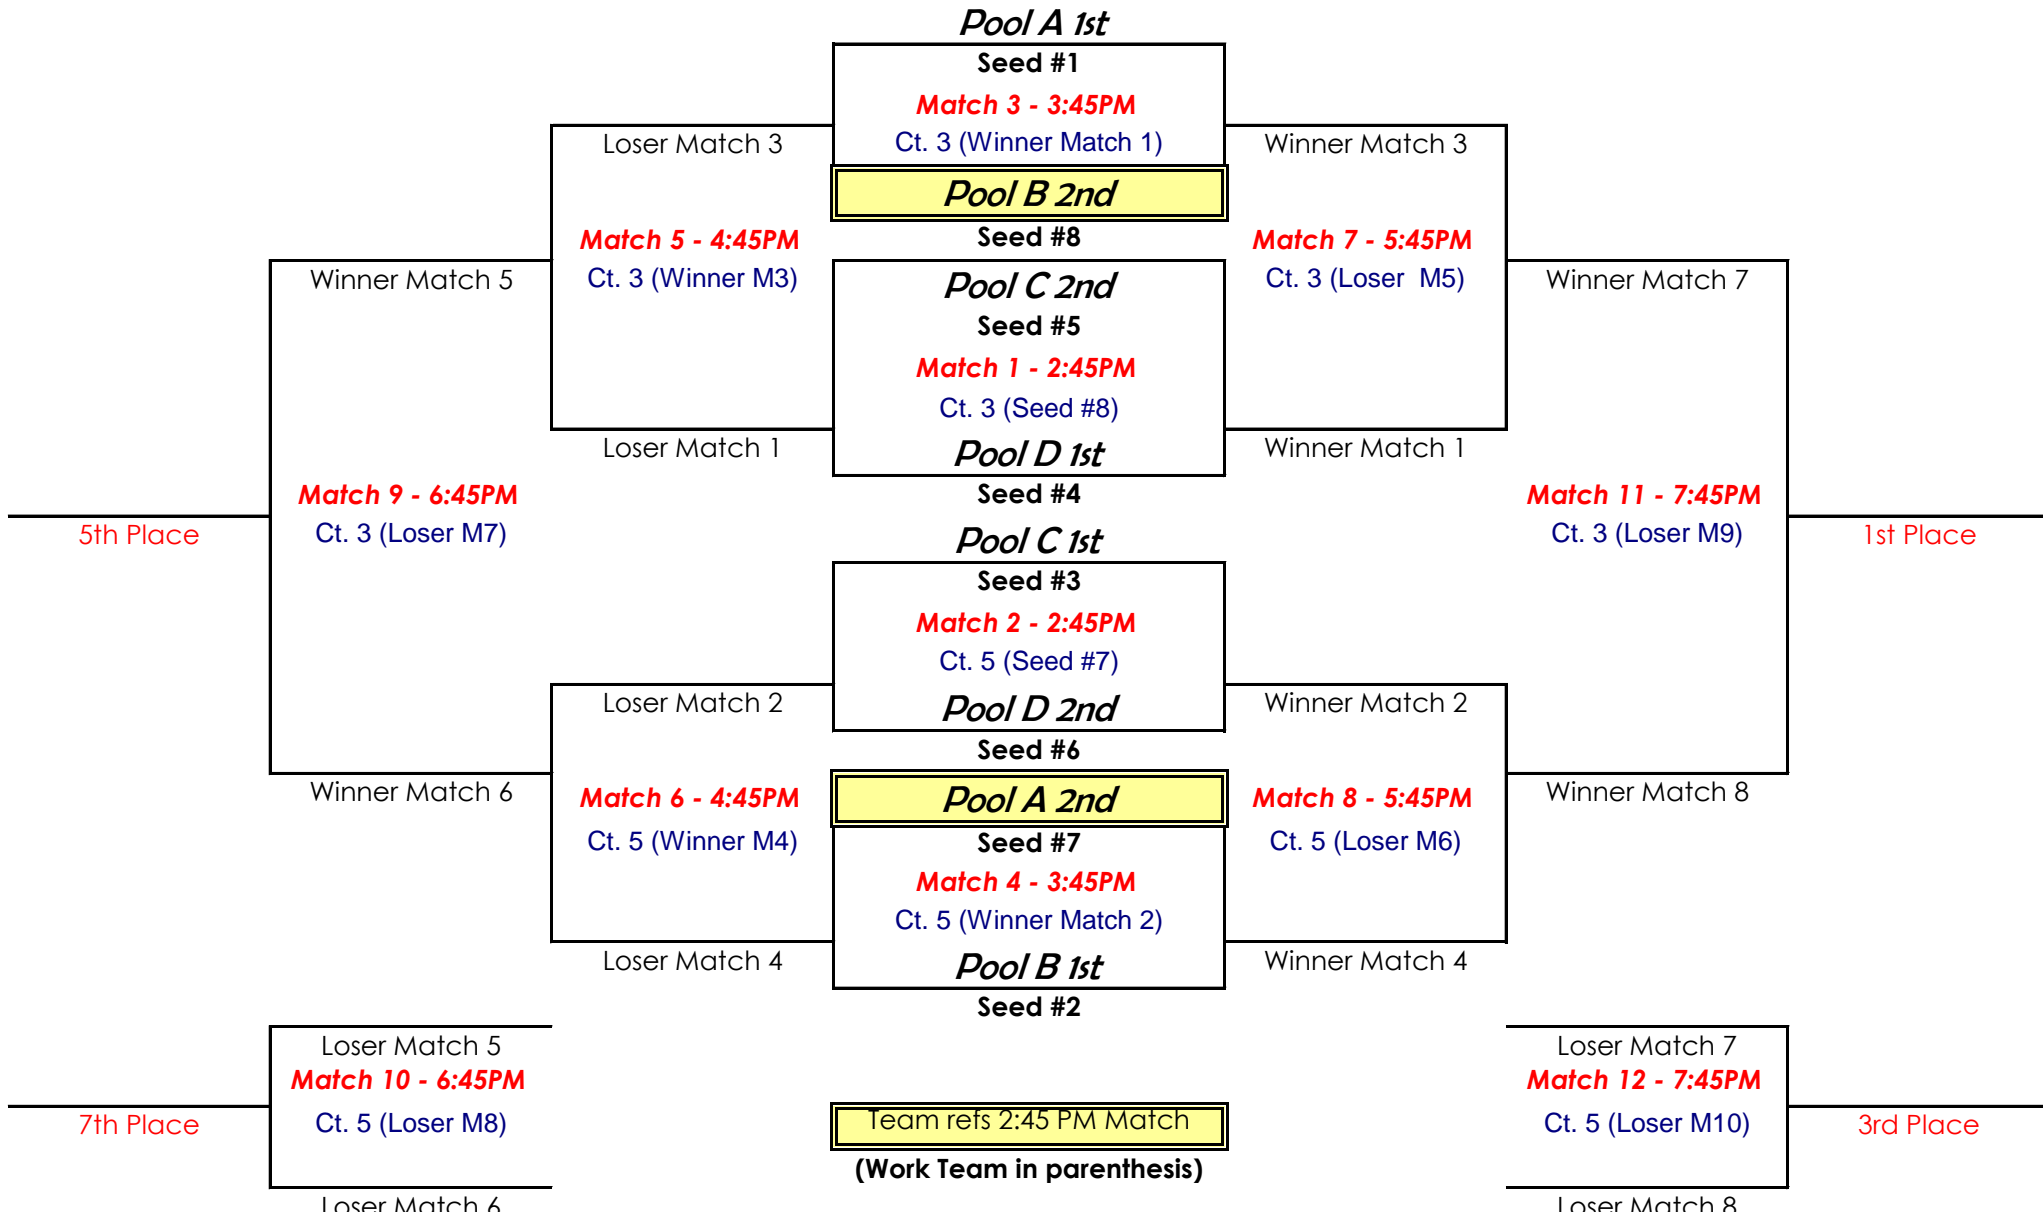

PLEASE - EVERYONE READ THE FACILITY RULES BELOW:

FACILITY RULES:

NO OUTSIDE FOOD IS ALLOWED IN THE ILLINI ELITE CENTER

NO FOOD OF ANY KIND OR ANY GUM IS ALLOWED ON ANY OF THE COURTS

NO FOOD IS ALLOWED AT THE SCORER'S TABLE OR IN THE BLEACHERS

ADMISSION FOR THE CDPL IS $4.00....Children $1.00 (Under 3 free)

ONLY RECLOSABLE DRINK CONTAINERS ARE ALLOWED ON THE COURTS

We Will Provide Warm-Up Balls For All Teams. Please Do Not Bring Your Own.

SOME CHAIRS ARE PROVIDED FOR SPECTATORS.

Illini Elite 15U/16U Central President's Day Event

Saturday Pool Schedule Feb. 17th

Pool A - Ct 1		Pool B - Ct 2		Pool C - Ct 3		Pool D - Ct 5	
(4 team schedule)		(4 team schedule)		(4 team schedule)		(4 team schedule)	
2:30 PM Start		2:30 PM Start		2:30 PM Start		2:30 PM Start	
1	Players Choice 16	1	Horizon VBA 16-1	1	RapidFire 16 Blue	1	VC Power 16s
2	CiE 16 Purple	2	CiE 16 Green	2	MVP 16 Red	2	Springfield Shock 16 Pr
3	Springfield Shock 15 Pr	3	Outlaws 16	3	Club 217 16U	3	CiE 15 Silver
4	Club 217 15U	4	Springfield Shock 15 Se	4	CiE 15 Black	4	CiE 15 Royal

4 Team Pool Schedule					
1 v 3 (2)					
2 v 4 (1)					
1 v 4 (3)					
2 v 3 (1)					
3 v 4 (2)					
1 v 2 (4)					
**reffing team in ( )					

Pools A-B-C-D	2:30 PM start	Illini Elite

All Matches are best 2 of 3 games to 25 points unless noted (3rd game to 15 points, if necessary)

Warm-ups will be as follows: 2 min. ball handling, 4 min. Serving team, 4 min. Receiving team. Teams must use their time for serving as well, as there is no "shared" serving or hitting time.

15U/16U Sunday Schedule - Feb. 18th

Note: Brackets on Sunday are based on Saturday's finish results

Gold Bracket - Cts. 3 & 5		Gold / Silver will be playing the 8 team bracket schedule. The schedule is on the following page. All matches are best 2/3 games to 25 pts. with the 3rd game to 15 pts.	Silver Bracket - Cts. 1 & 2	
2:45 PM Start			2:45 PM Start	
1	A1	1	A3	
2	B1	2	B3	
3	C1	3	C3	
4	D1	4	D3	
5	C2	5	C4	
6	D2	6	D4	
7	A2	7	A4	
8	B2	8	B4	

Please be sure to check the Bracket Schedule on the following pages so you know when your team plays/refs.